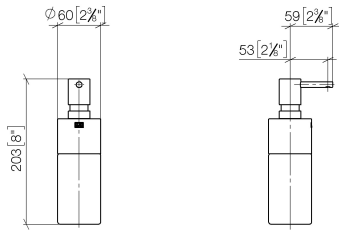

84 435 970

- bottle made of crystal glass, matt
- width 60mm
- height 200 mm
- 250 ml bottle
- 59mm projection

Fits ELIO, ENO, MEM, META SQUARE, SYNC, TARA and TARA ULTRA

Fits: ELIO, MEM, TARA, ENO, SYNC, TARA ULTRA, META SQUARE

84 435 970

mm [inches]

84 435 970

Parts for other finishes can be found here: [Chrome](#)

### Spare parts list

No.	Item Number	Name	Quantity used	Delivery time
1	90 10 10 535 00-33	dispenser	1	30
2	08 10 10 499 90	Immersion tube for lotion dispenser Ø 8 x 1 x 100 mm -	1	2
3	90 10 10 524 00-33	base	1	30
4	90 90 04 001 00 82	glass	1	2