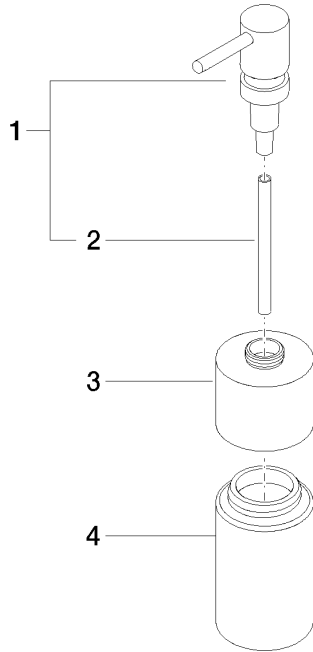

84 435 970

- bottle made of crystal glass, matt
- width 60mm
- height 200 mm
- 250 ml bottle
- 59mm projection

Fits ELIO, ENO, MEM, META SQUARE, SYNC, TARA and TARA ULTRA

Fits: ELIO, MEM, TARA, ENO, SYNC, TARA ULTRA, META SQUARE

84 435 970

mm [inches]

84 435 970

Parts for other finishes can be found here: [Chrome](#)

### Spare parts list

No.	Item Number	Name	Quantity used	Delivery time
1	90 10 10 535 00-33	dispenser	1	30
2	08 10 10 499 90	Immersion tube for lotion dispenser Ø 8 x 1 x 100 mm -	1	2
3	90 10 10 524 00-33	base	1	30
4	90 90 04 001 00 82	glass	1	2